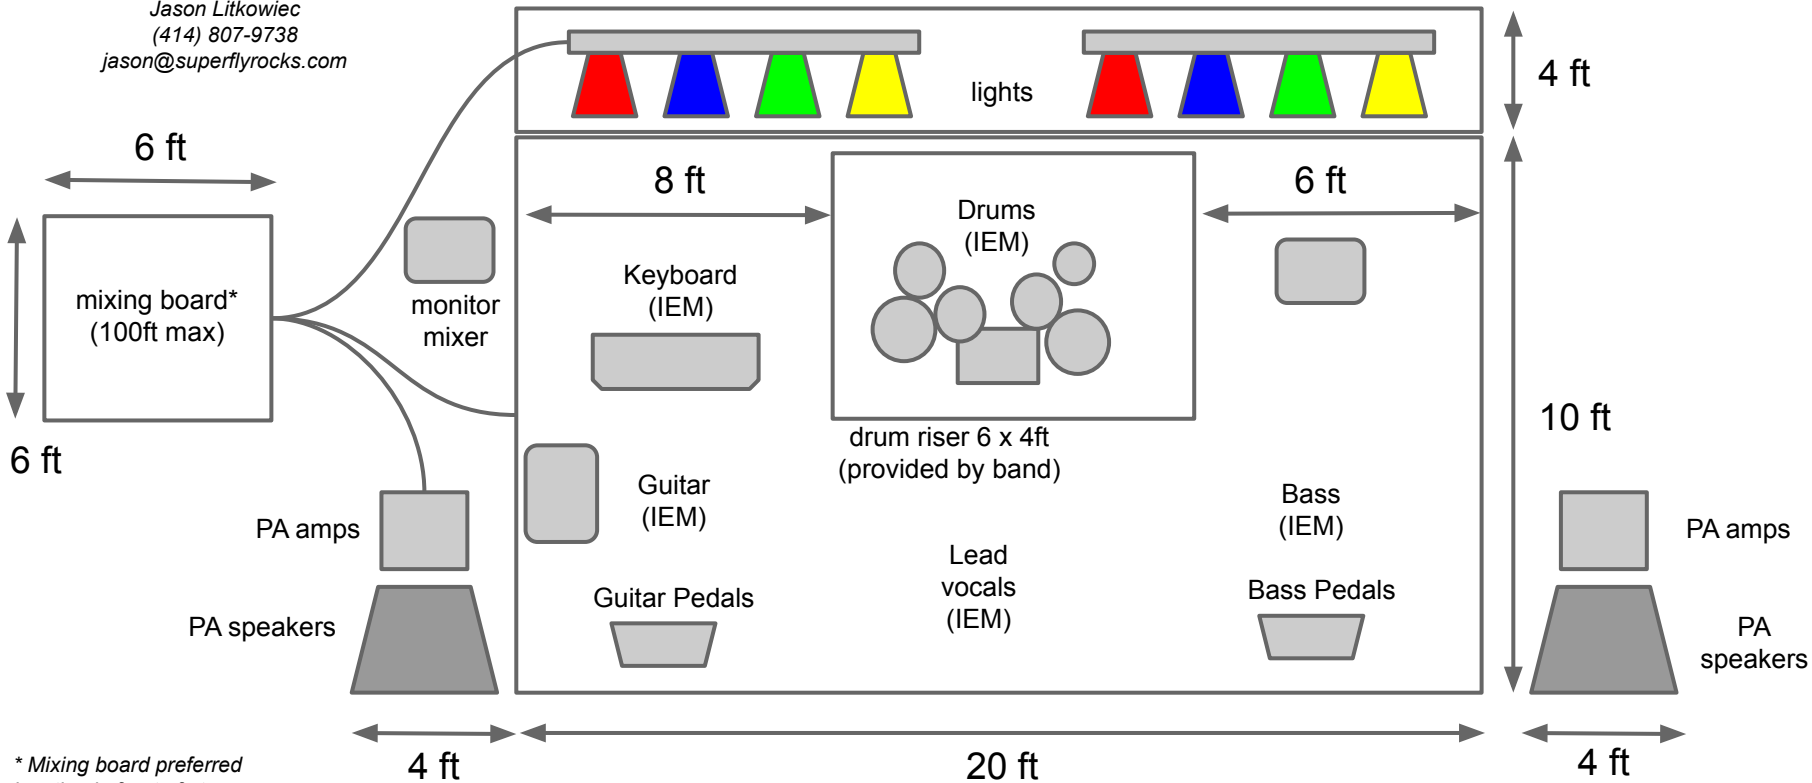

120V

SuperFly Stage Plot

4 Vocals, Guitar, Bass, Keyboard, Drums

Last update on 29-Jun-2023

Bass amp
(Direct)

Behringer X Air
XR16 monitor
mixer rack

120V

Guitar Cabinet
(Direct)

120V

Mic 3
(Guitar)

Mix 4

Mic 1
Wireless
(Lead)

Mix 1

Mic 4 Wireless
(Bass)

120V

Mix 3

SuperFly Stage Plot

Minimum Stage Dimensions

Last update on 29-Jun-2023

Jason Litkowiec
(414) 807-9738
jason@superflyrocks.com

* Mixing board preferred location in front of stage