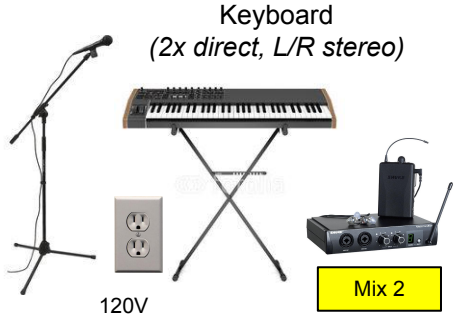

jason@superflyrocks.com

Jason Litkowiec
(414) 807-9738

Mic 2
Wireless
(Keyboard)

Keyboard
(2x direct, L/R stereo)

120V

Mix 2

Drums
(6 pc)

Mix 5

120V

SuperFly Stage Plot

4 Vocals, Guitar, Bass, Keyboard, Drums

Last update on 29-Jun-2023

Bass amp
(Direct)

Behringer X Air
XR16 monitor
mixer rack

120V

Guitar Cabinet
(Direct)

120V

Mic 3
(Guitar)

Mix 4

Mic 1
Wireless
(Lead)

Mix 1

Mic 4 Wireless
(Bass)

120V

Mix 3